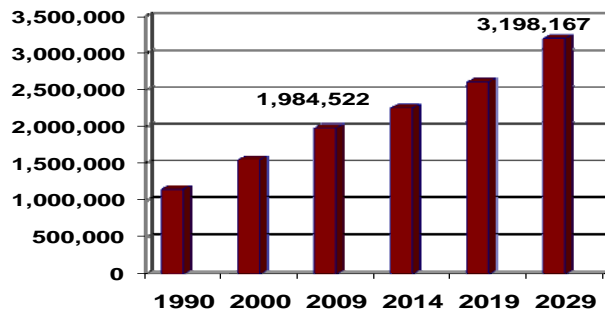

Regional Population

Source: ESRI (1990 – 2014), NC Office of State Budget & Management 2019 & 2029 (Projections)