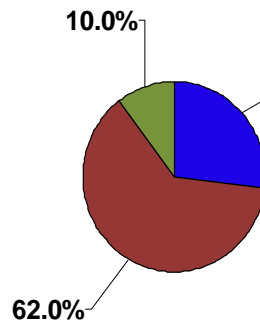

Regional Age Breakdown

Median Age: 35.7

Source: ESRI (2009)