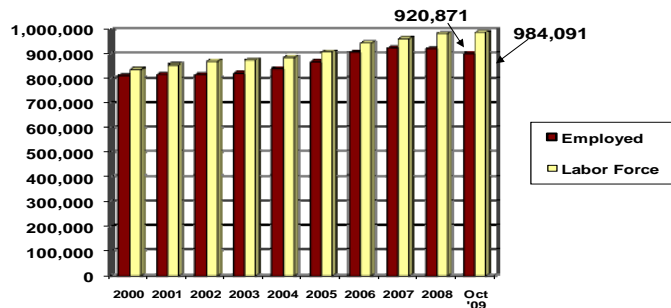

Regional Civilian Labor Force

Source: NC Employment Security Commission