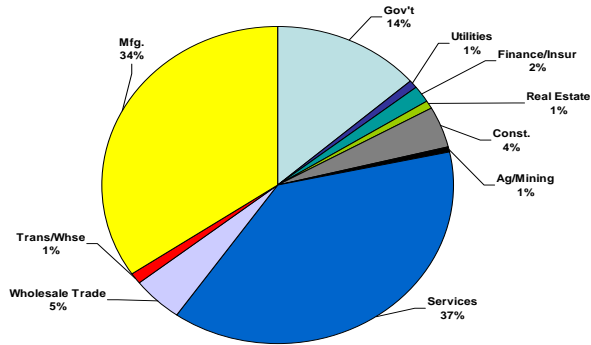

THE
HEALTH
of LEE
COUNTY
2009

education crime income
labor economy quality of life
INDUSTRY the arts poverty
transportation retail sales

Bob Heuts
Director
Lee County
Economic Development

Where People Work (Lee County)
Industry Sector Breakdown by Employment

Source: NC Employment Security Commission (1st Qtr. 2009)

THE
HEALTH
of LEE
COUNTY
2009

education crime income
labor economy quality of life
INDUSTRY the arts poverty
transportation retail sales

Bob Heuts
Director
Lee County
Economic Development