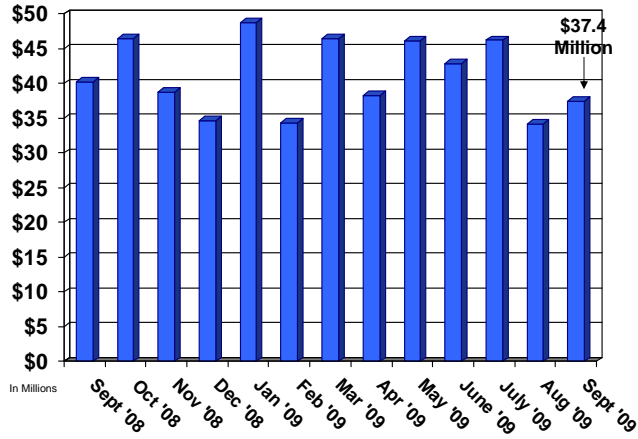

THE
HEALTH
of LEE
COUNTY
2009

education crime income
labor economy quality of life
INDUSTRY the arts poverty
transportation retail sales

Bob Heuts
Director
Lee County
Economic Development

Lee County Taxable Sales

$512.8 Million
Total in FY
2008-2009

Source: NC Dept. of Revenue

THE
HEALTH
of LEE
COUNTY
2009

education crime income
labor economy quality of life
INDUSTRY the arts poverty
transportation retail sales

Bob Heuts
Director
Lee County
Economic Development