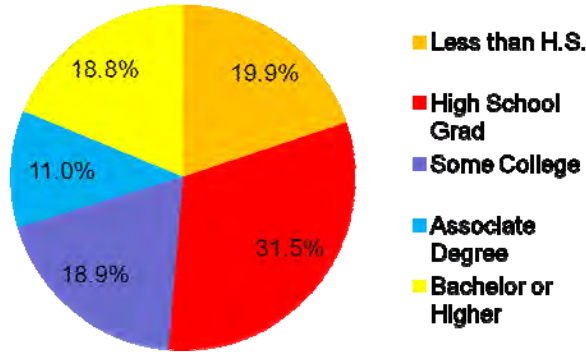

THE
HEALTH
of LEE
COUNTY
2009

education crime income
labor economy quality of life
INDUSTRY the arts poverty
transportation retail sales

Bob Heuts
Director
Lee County
Economic Development

Lee County Educational Attainment