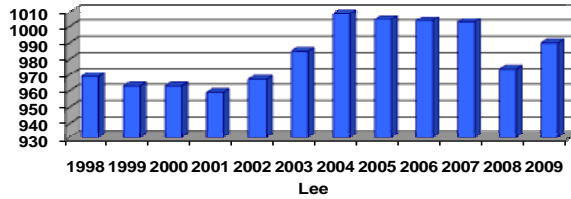

THE
HEALTH
of LEE
COUNTY
2009

education crime income
labor economy quality of life
INDUSTRY the arts poverty
transportation retail sales

Bob Heuts
Director
Lee County
Economic Development

Education: SAT Scores

2009

Reading: 485 -- Math: 505

(Writing not included)

Source: NC Public School System

THE
HEALTH
of LEE
COUNTY
2009

education crime income
labor economy quality of life
INDUSTRY the arts poverty
transportation retail sales

Bob Heuts
Director
Lee County
Economic Development