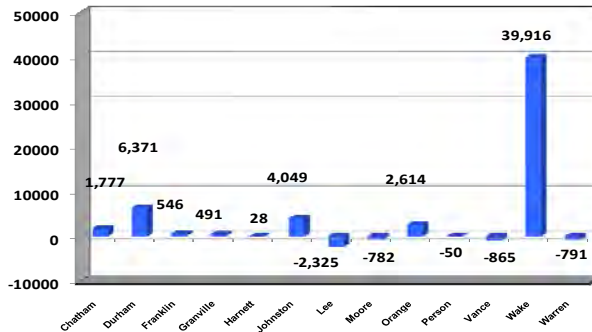

Regional Employment Growth Past Five Years

Source: NC Employment Security Commission