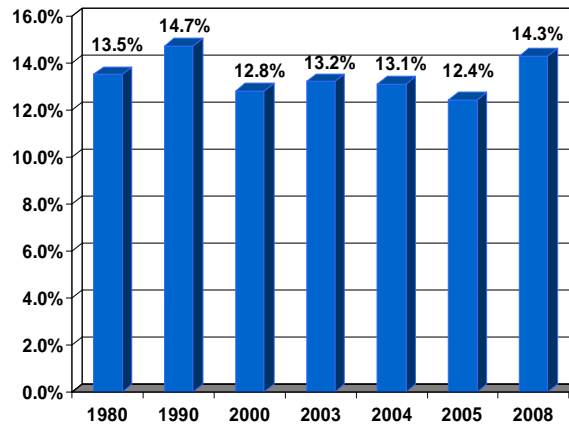

THE
HEALTH
of LEE
COUNTY
2009

education crime income
labor economy quality of life
INDUSTRY the arts poverty
transportation retail sales

Bob Heuts
Director
Lee County
Economic Development

Poverty Rates