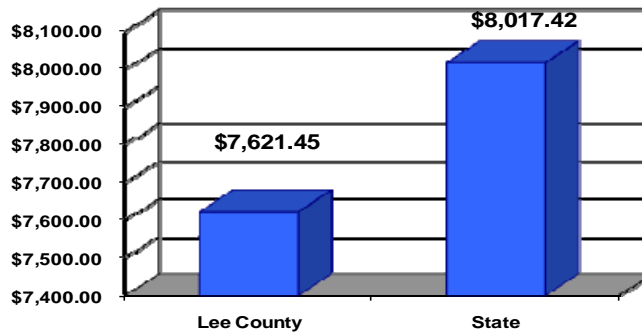

Education: Per Pupil Expenditures

Source: NC Public Schools (2006-2007) includes child nutrition