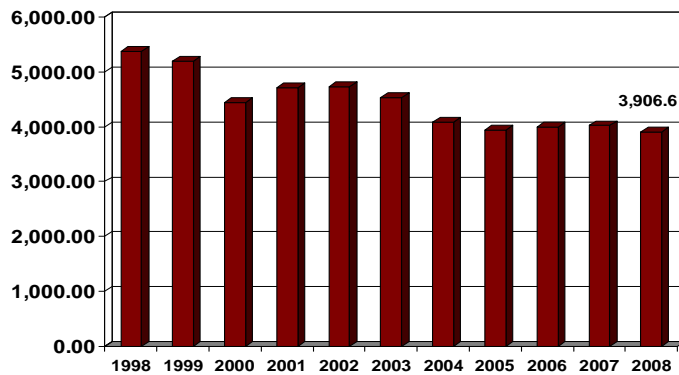

Indexed Crime Rates
Per 100,000 Inhabitants

Source: NC State Bureau of Investigation