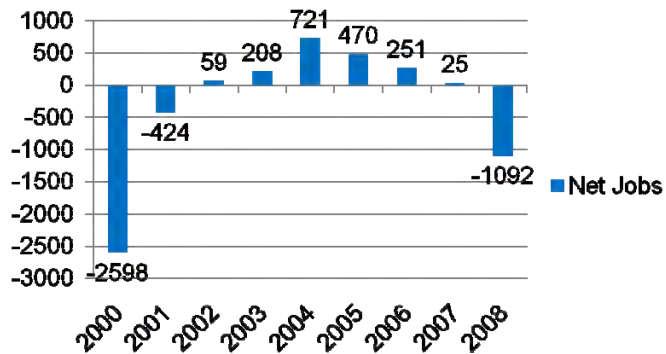

THE
HEALTH
of LEE
COUNTY
2009

education crime income
labor economy quality of life
INDUSTRY the arts poverty
transportation retail sales

Bob Heuts
Director
Lee County
Economic Development

New & Expanding Industry

Cameron Testing, Inc.

American E.P.O.D.

THE
HEALTH
of LEE
COUNTY
2009

education crime income
labor economy quality of life
INDUSTRY the arts poverty
transportation retail sales

Bob Heuts
Director
Lee County
Economic Development

Lee County Net Job Growth

Source: NC Employment Security Commission