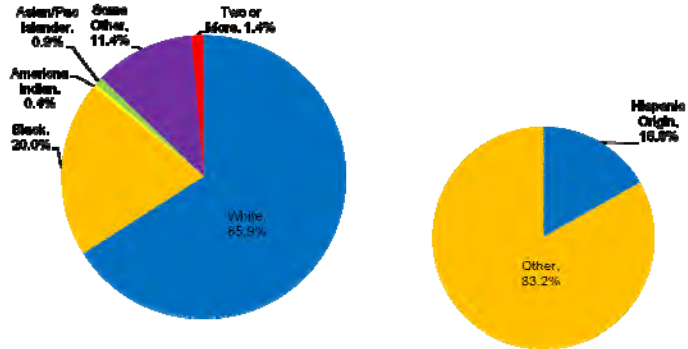

THE
HEALTH
of LEE
COUNTY
2009

education crime income
labor economy quality of life
INDUSTRY the arts poverty
transportation retail sales

Bob Heuts
Director
Lee County
Economic Development

Lee County Ethnicity of Population