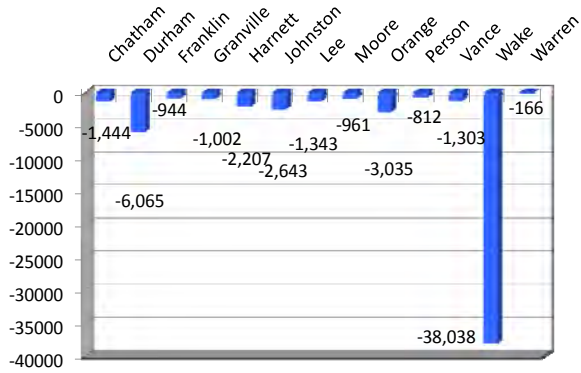

THE
HEALTH
of LEE
COUNTY
2009

education crime income
labor economy quality of life
INDUSTRY the arts poverty
transportation retail sales

Bob Heuts
Director
Lee County
Economic Development

Regional Employment Growth Oct. '07 – Oct. '08

Source: NC Employment Security Commission

THE
HEALTH
of LEE
COUNTY
2009

education crime income
labor economy quality of life
INDUSTRY the arts poverty
transportation retail sales

Bob Heuts
Director
Lee County
Economic Development