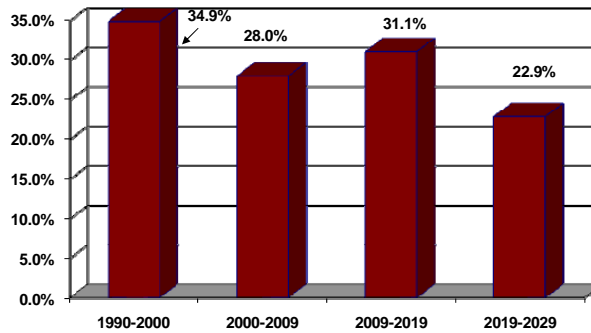

Regional Population Growth

Source: ESRI (1980, 1990, 2000), NC Office of State Budget & Management 2009 – 2029 (Projections)