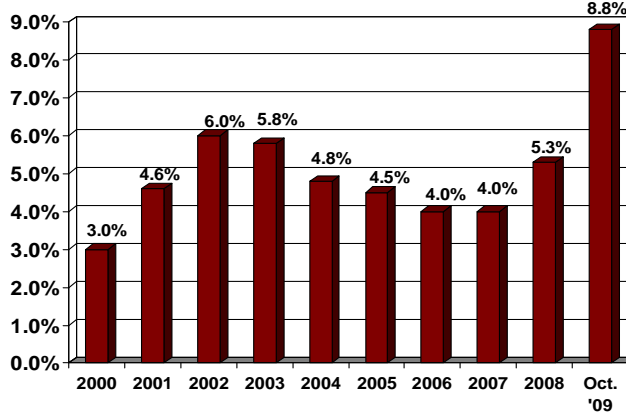

THE
HEALTH
of LEE
COUNTY
2009

education crime income
labor economy quality of life
INDUSTRY the arts poverty
transportation retail sales

Bob Heuts
Director
Lee County
Economic Development

Regional Unemployment Rates

Source: NC Employment Security Commission

THE
HEALTH
of LEE
COUNTY
2009

education crime income
labor economy quality of life
INDUSTRY the arts poverty
transportation retail sales

Bob Heuts
Director
Lee County
Economic Development

Infrastructure