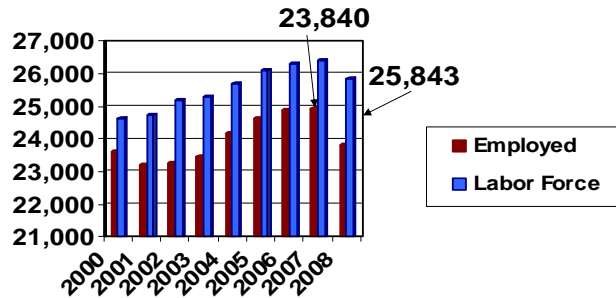

THE
HEALTH
of LEE
COUNTY
2009

education crime income
labor economy quality of life
INDUSTRY the arts poverty
transportation retail sales

Bob Heuts
Director
Lee County
Economic Development

Labor

THE
HEALTH
of LEE
COUNTY
2009

education crime income
labor economy quality of life
INDUSTRY the arts poverty
transportation retail sales

Bob Heuts
Director
Lee County
Economic Development

Lee County Civilian Labor Force

Source: NC Employment Security Commission