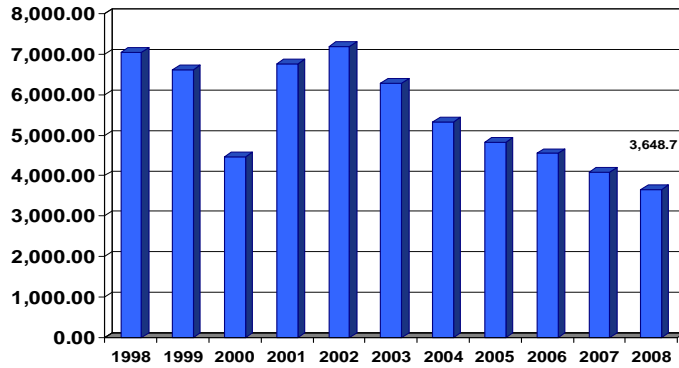

THE
HEALTH
of LEE
COUNTY
2009

education crime income
labor economy quality of life
INDUSTRY the arts poverty
transportation retail sales

Bob Heuts
Director
Lee County
Economic Development

Indexed Crime Rates
Per 100,000 Inhabitants

Source: NC State Bureau of Investigation

THE
HEALTH
of LEE
COUNTY
2009

education crime income
labor economy quality of life
INDUSTRY the arts poverty
transportation retail sales

Bob Heuts
Director
Lee County
Economic Development